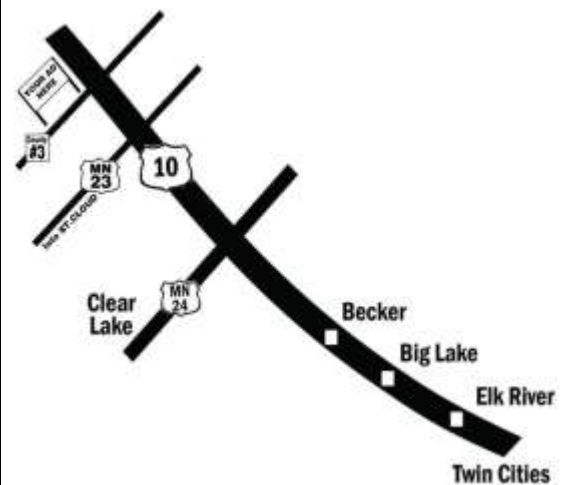

### Location

US Highway 10  
 In Sauk Rapids  
 Mile Marker 175.07  
 just West of Golden Spike Rd

### Read

Upper or Lower  
 Stacked unit  
 Eastbound traffic

### Traffic Count

26,000 daily

### Map